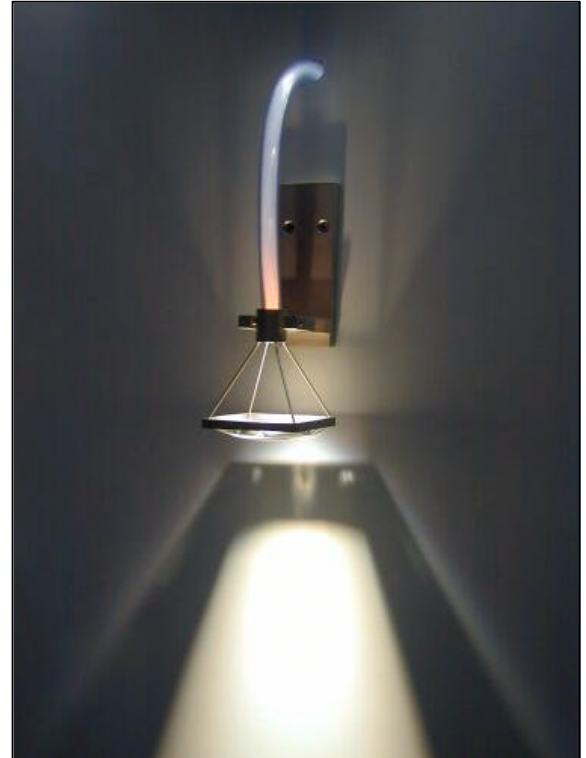

Press release 01-05-02

Multi functional Design Lights for Higher Pretensions:

Not impossible, but Unusual

Besides their function of lighting, the design lights of the *bedea akzent* programme offer an utmost of individual designing possibilities. It was the claim of the German company *bedea Berkenhoff & Drebes GmbH* to create an unique alternative system for illuminating living areas, and objects. In combination with the complete fiber optic system, these lights are esthetical objects for their own.

The lights combine functionality with problem-free integration within a given ambience. The light itself is supplied by one light source in a central position using covered optical fiber cables. There is almost no limitation in application – wall lights with a focussed light or spread light beams offer a great variety indoors and in outdoor areas. Ceiling lights may illuminate wide entries, or accentuate decent spaces within larger rooms. Even artistically designed light sculptures may be designed with the fiber optic systems of the *bedea akzent* programme.

The basic components are more or less cardanic beared, shiffable and focussable lenses of the *Optael* series. As only light is transmitted and no current, any type of design lights may be applied indoors and outdoors. For special outdoor applications, especially designed accessories are available