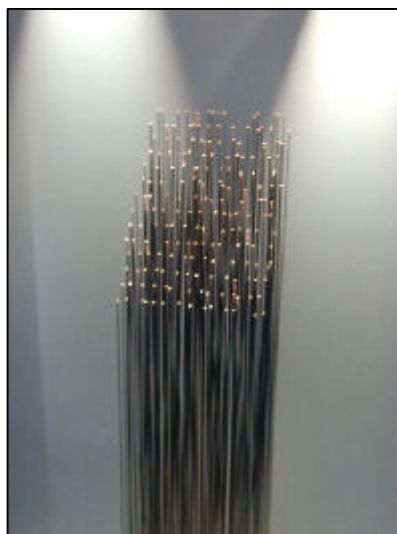

Press release 01-05-02

Multi functional Design Lights for Higher Pretensions:

Not impossible, but Unusual

Besides their function of lighting, the design lights of the *bedea akzent* programme offer an utmost of individual designing possibilities. It was the claim of the German company *bedea Berkenhoff & Drebes GmbH* to create an unique alternative system for illuminating living areas, and objects. In combination with the complete fiber optic system, these lights are esthetical objects for their own.

The lights combine functionality with problem-free integration within a given ambience. The light itself is supplied by one light source in a central position using covered optical fiber cables. There is almost no limitation in application – wall lights with a focussed light or spread light beams offer a great variety indoors and in outdoor areas. Ceiling lights may illuminate wide entries, or accentuate decent spaces within larger rooms. Even artistically designed light sculptures may be designed with the fiber optic systems of the *bedea akzent* programme.

The basic components are more or less cardanic beared, shiffable and focussable lenses of the *Optael* series. As only light is transmitted and no current, any type of design lights may be applied indoors and outdoors. For special outdoor applications, especially designed accessories are available