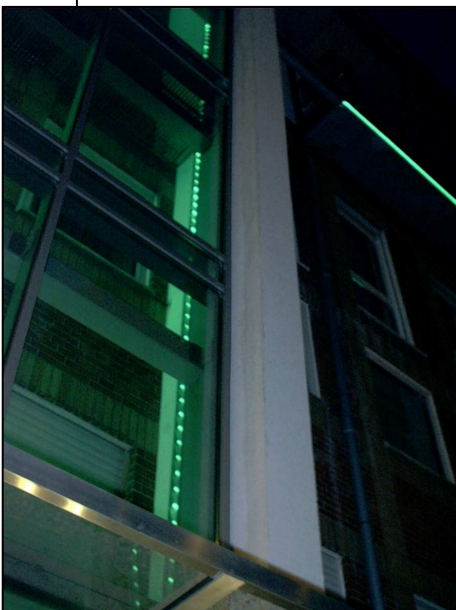

bedea akzente

2004.12

Light Architecture

Sophisticated Presentation of Architecture with
bedea akzent

There is a growing demand on proper accentuation of stilistic architectural elements. They are not longer only a functional part of a building and tend more an more to be an instrument to arrange and order the appearance.

Our fiberoptic lighting system *bedea akzent* offers the possibility to highlight historical structures and elements of a building (Picture 1: illumination of the facade of a historical building and picture 2, accentuation of decent elements of a facade) on one hand as well as smart emphasizing of modern architectural elements (picture 3, Glass front of a business building).